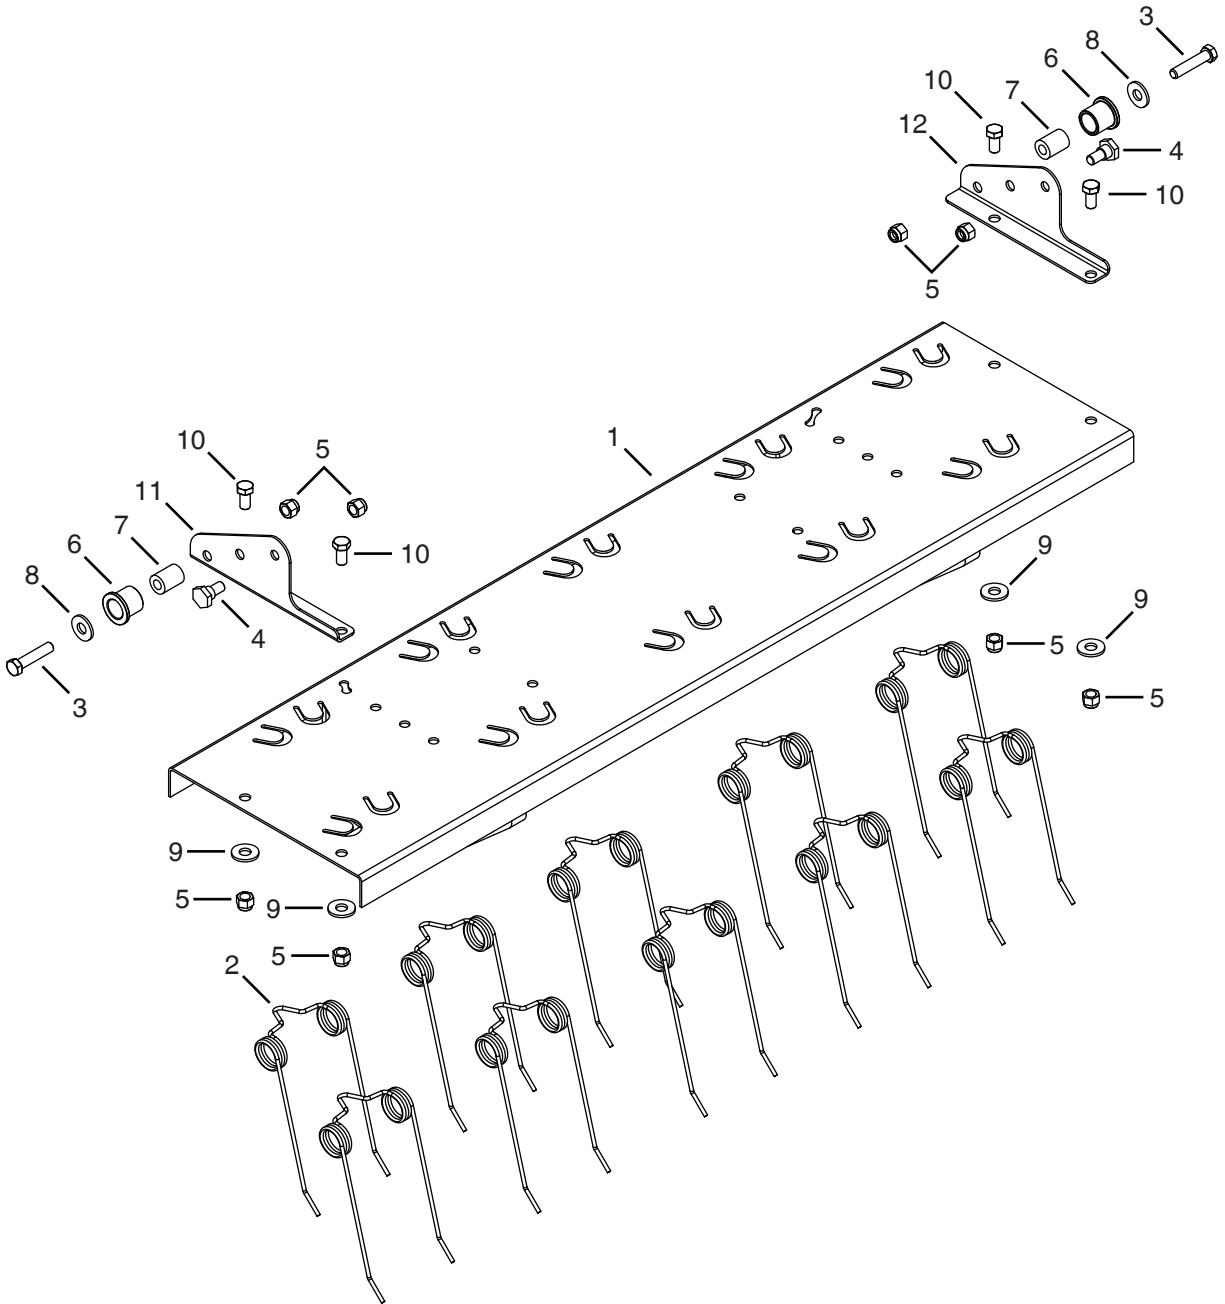

REPAIR PARTS FOR 45-0457 DETHATCHER

REF	QTY	PART NO	DESCRIPTION	REF	QTY	PART NO	DESCRIPTION
1	1	66432	Tine Spring Shield	8	2	43070	Washer, 3/8"
2	10	46761	Spring	9	4	43081	Washer, 5/16"
3	2	41576	Hex Bolt, 3/8-16 x 1-3/4"	10	4	43407	Hex Bolt, 3/8-16 x 3/4"
4	2	48106	Shoulder Bolt, 3/8-16 x .9"	11	1	26600	Bracket, RH
5	8	HA21362	Nylock Nut, 3/8-16	12	1	26601	Bracket, LH
6	2	44798	Flange Bearing	1	1	40753-D	Owners Manual
7	2	24286	Spacer, .38 x .75 x 1"				